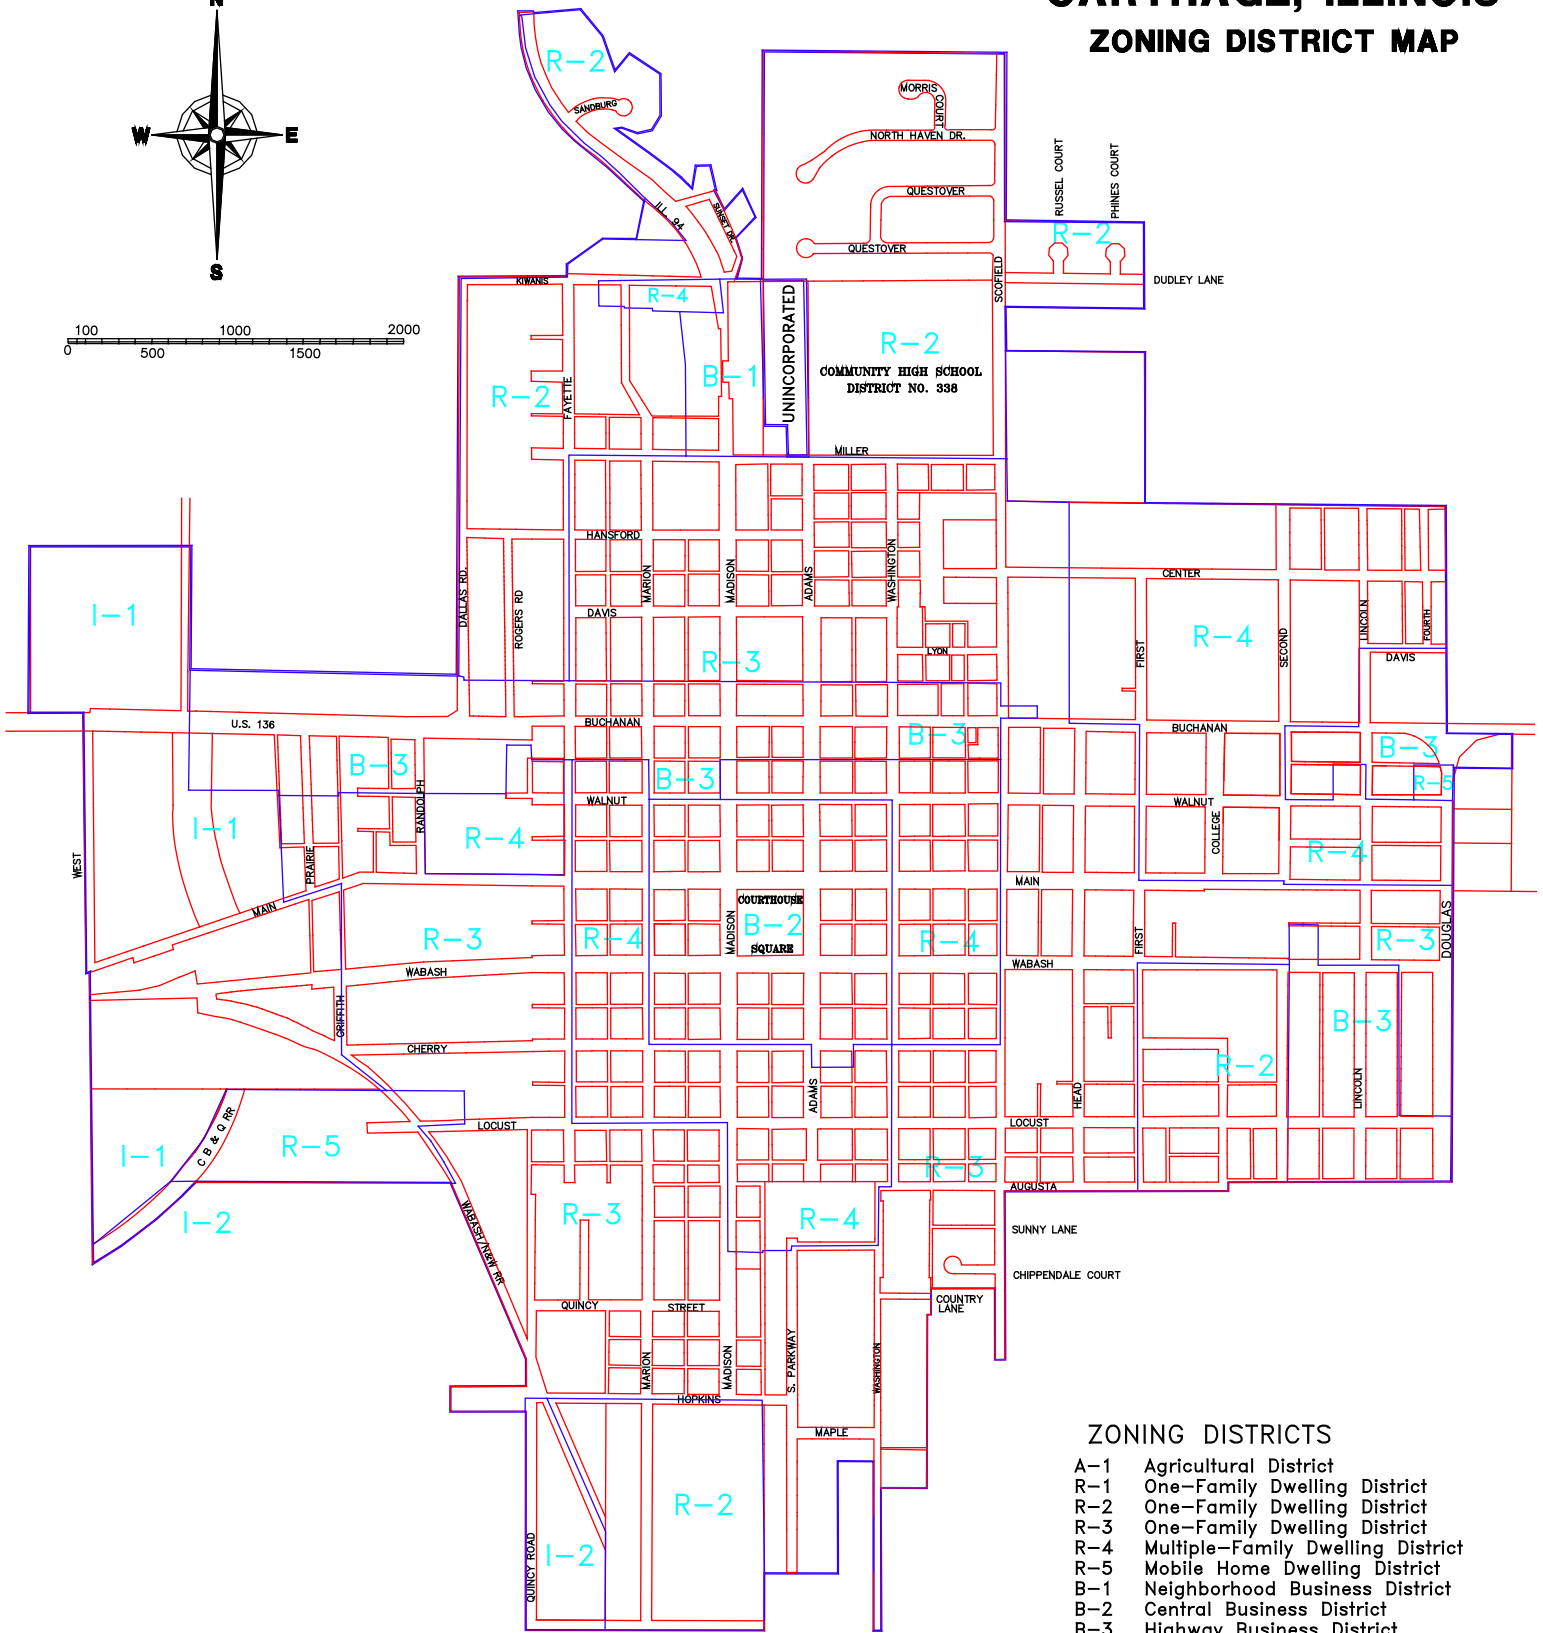

CARTHAGE, ILLINOIS ZONING DISTRICT MAP

ZONING DISTRICTS

- A-1 Agricultural District
- R-1 One-Family Dwelling District
- R-2 One-Family Dwelling District
- R-3 One-Family Dwelling District
- R-4 Multiple-Family Dwelling District
- R-5 Mobile Home Dwelling District
- B-1 Neighborhood Business District
- B-2 Central Business District
- B-3 Highway Business District
- I-1 Light Industrial District
- I-2 General Industrial District
- S-1 Flood Plain and Drainageway District
- S-2 Slope District
- S-3 Airport District
- S-4 Historic Buildings District